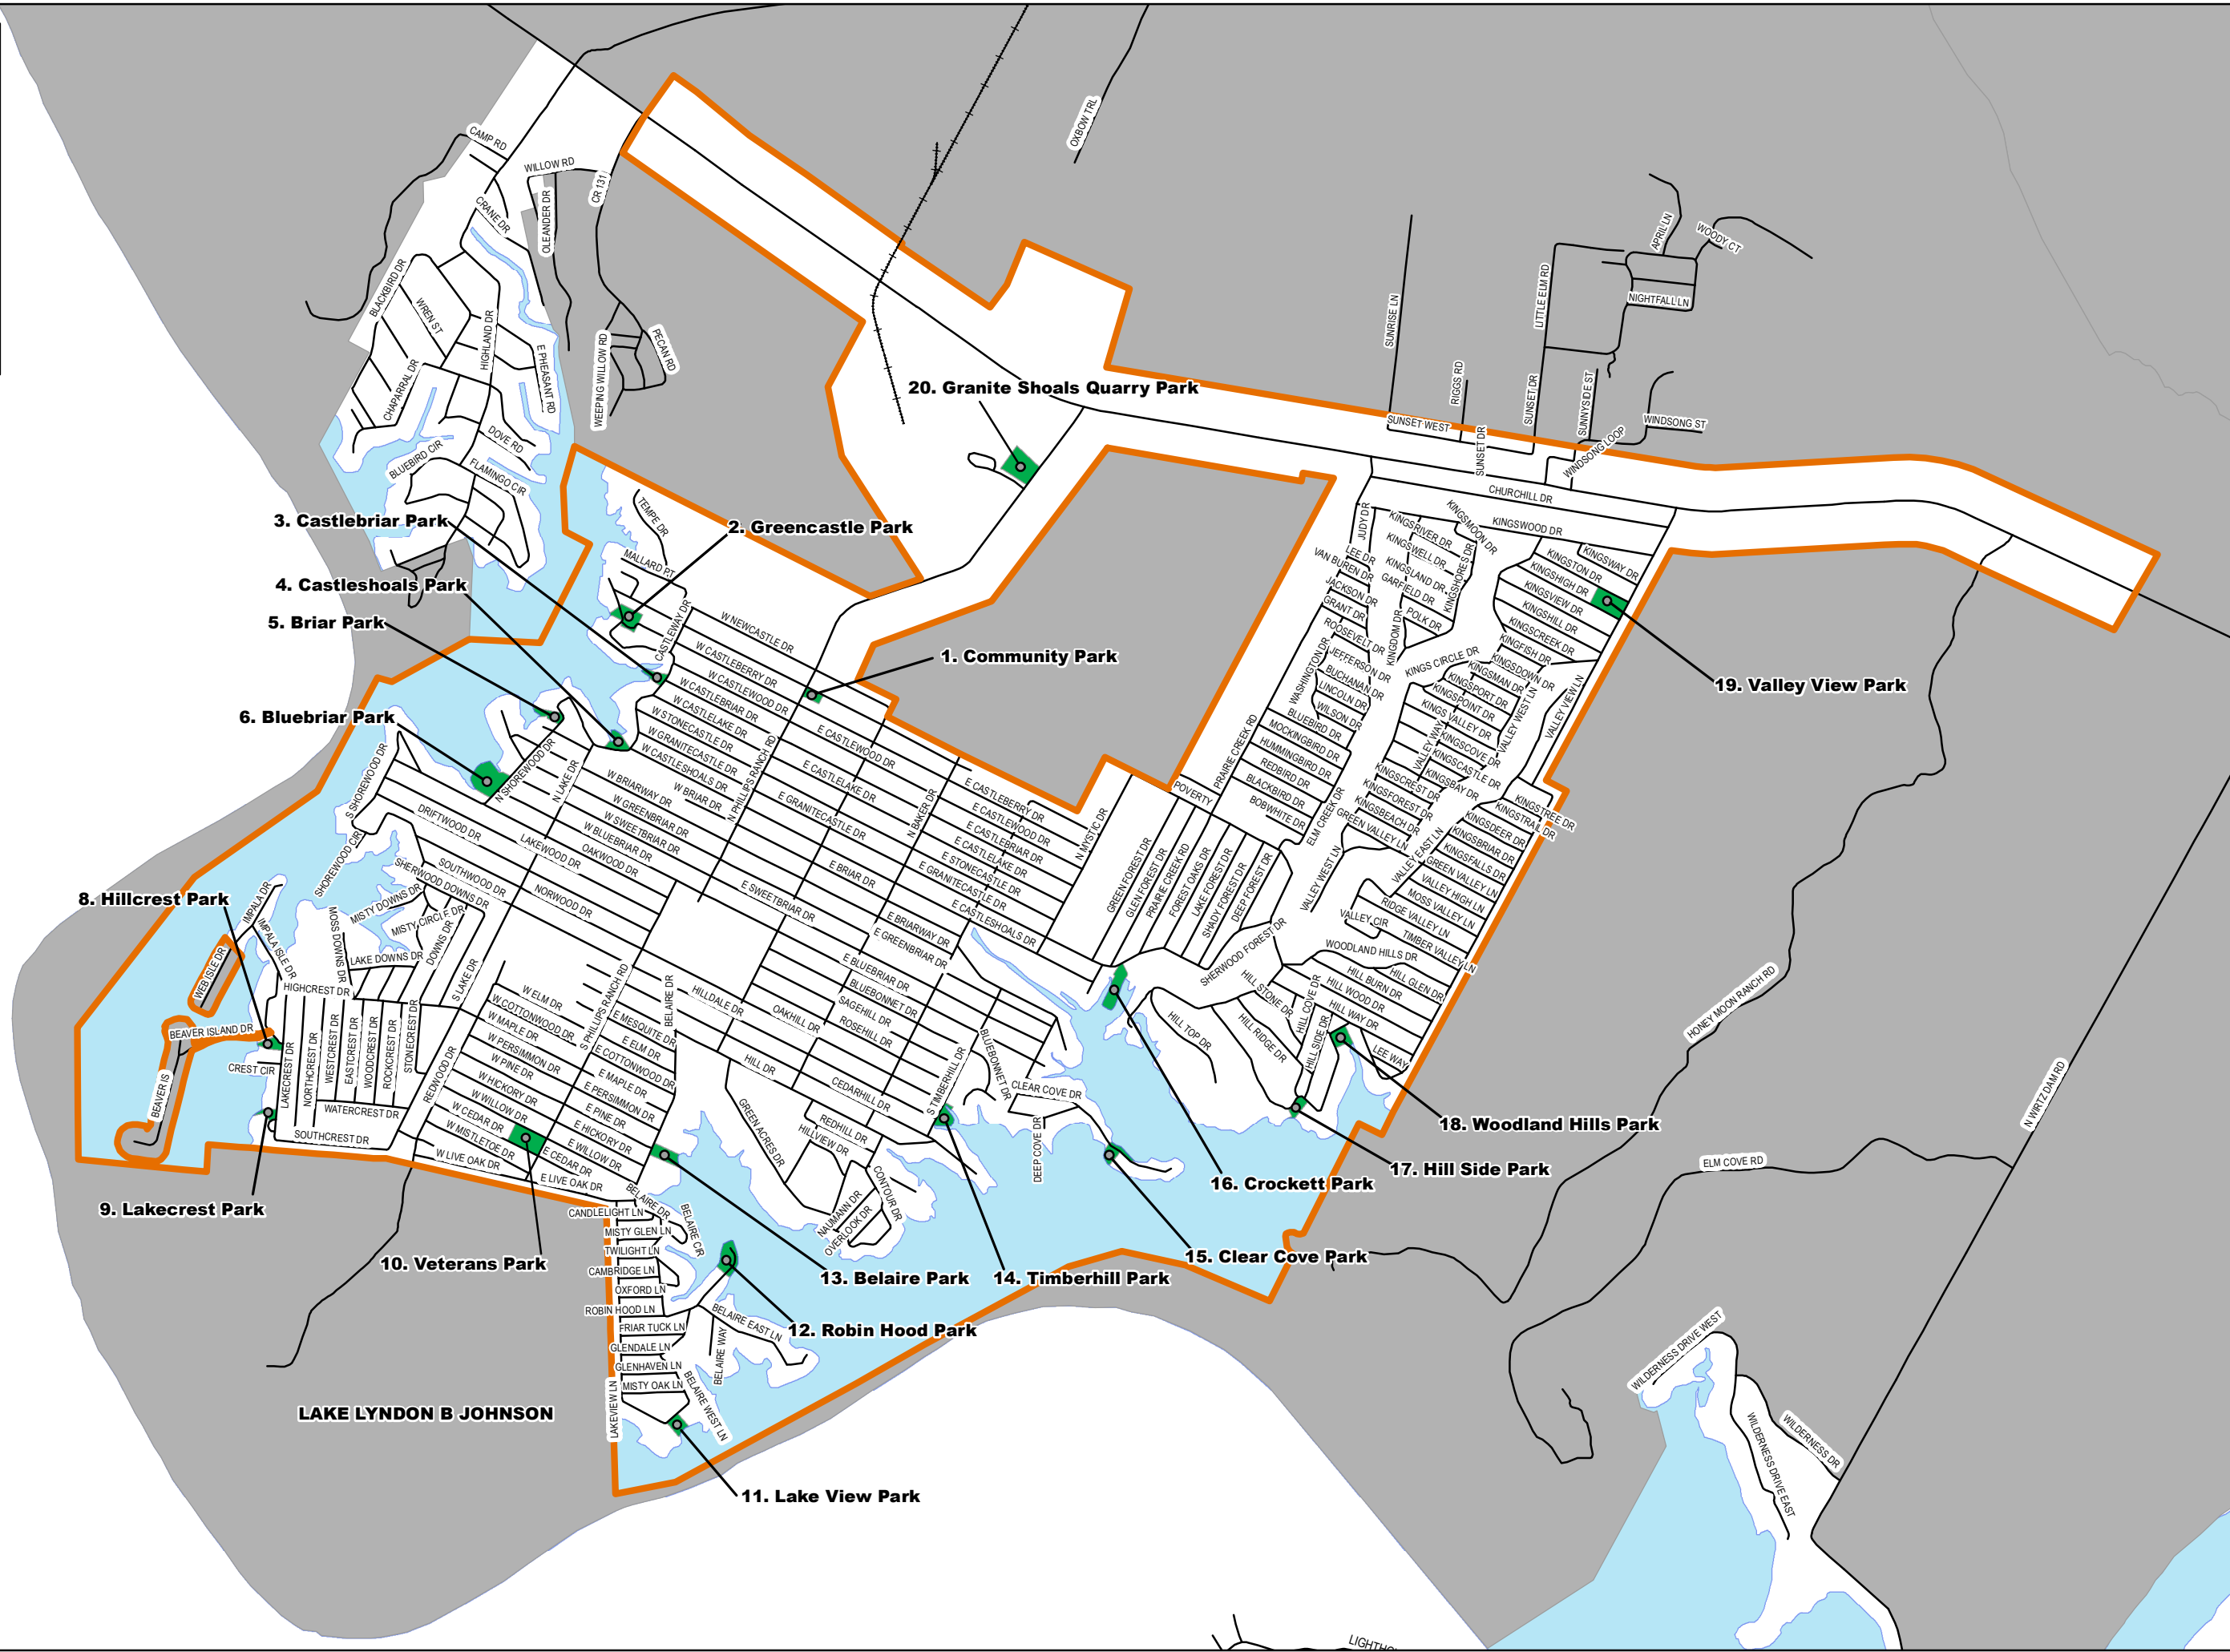

PARKS MAP

Map Date February 20, 2014

Legend

- City Limit
- Roads
- Highland Lakes
- Parks

0 1,500 3,000
Feet
1 inch equals 3,000 feet

3. Castlebriar Park

2. Greencastle Park

20. Granite Shoals Quarry Park

4. Castleshoals Park

1. Community Park

5. Briar Park

19. Valley View Park

6. Bluebriar Park

8. Hillcrest Park

18. Woodland Hills Park

9. Lakecrest Park

16. Crockett Park

17. Hill Side Park

10. Veterans Park

13. Balaire Park

14. Timberhill Park

15. Clear Cove Park

LAKE LYNDON B JOHNSON

11. Lake View Park

12. Robin Hood Park